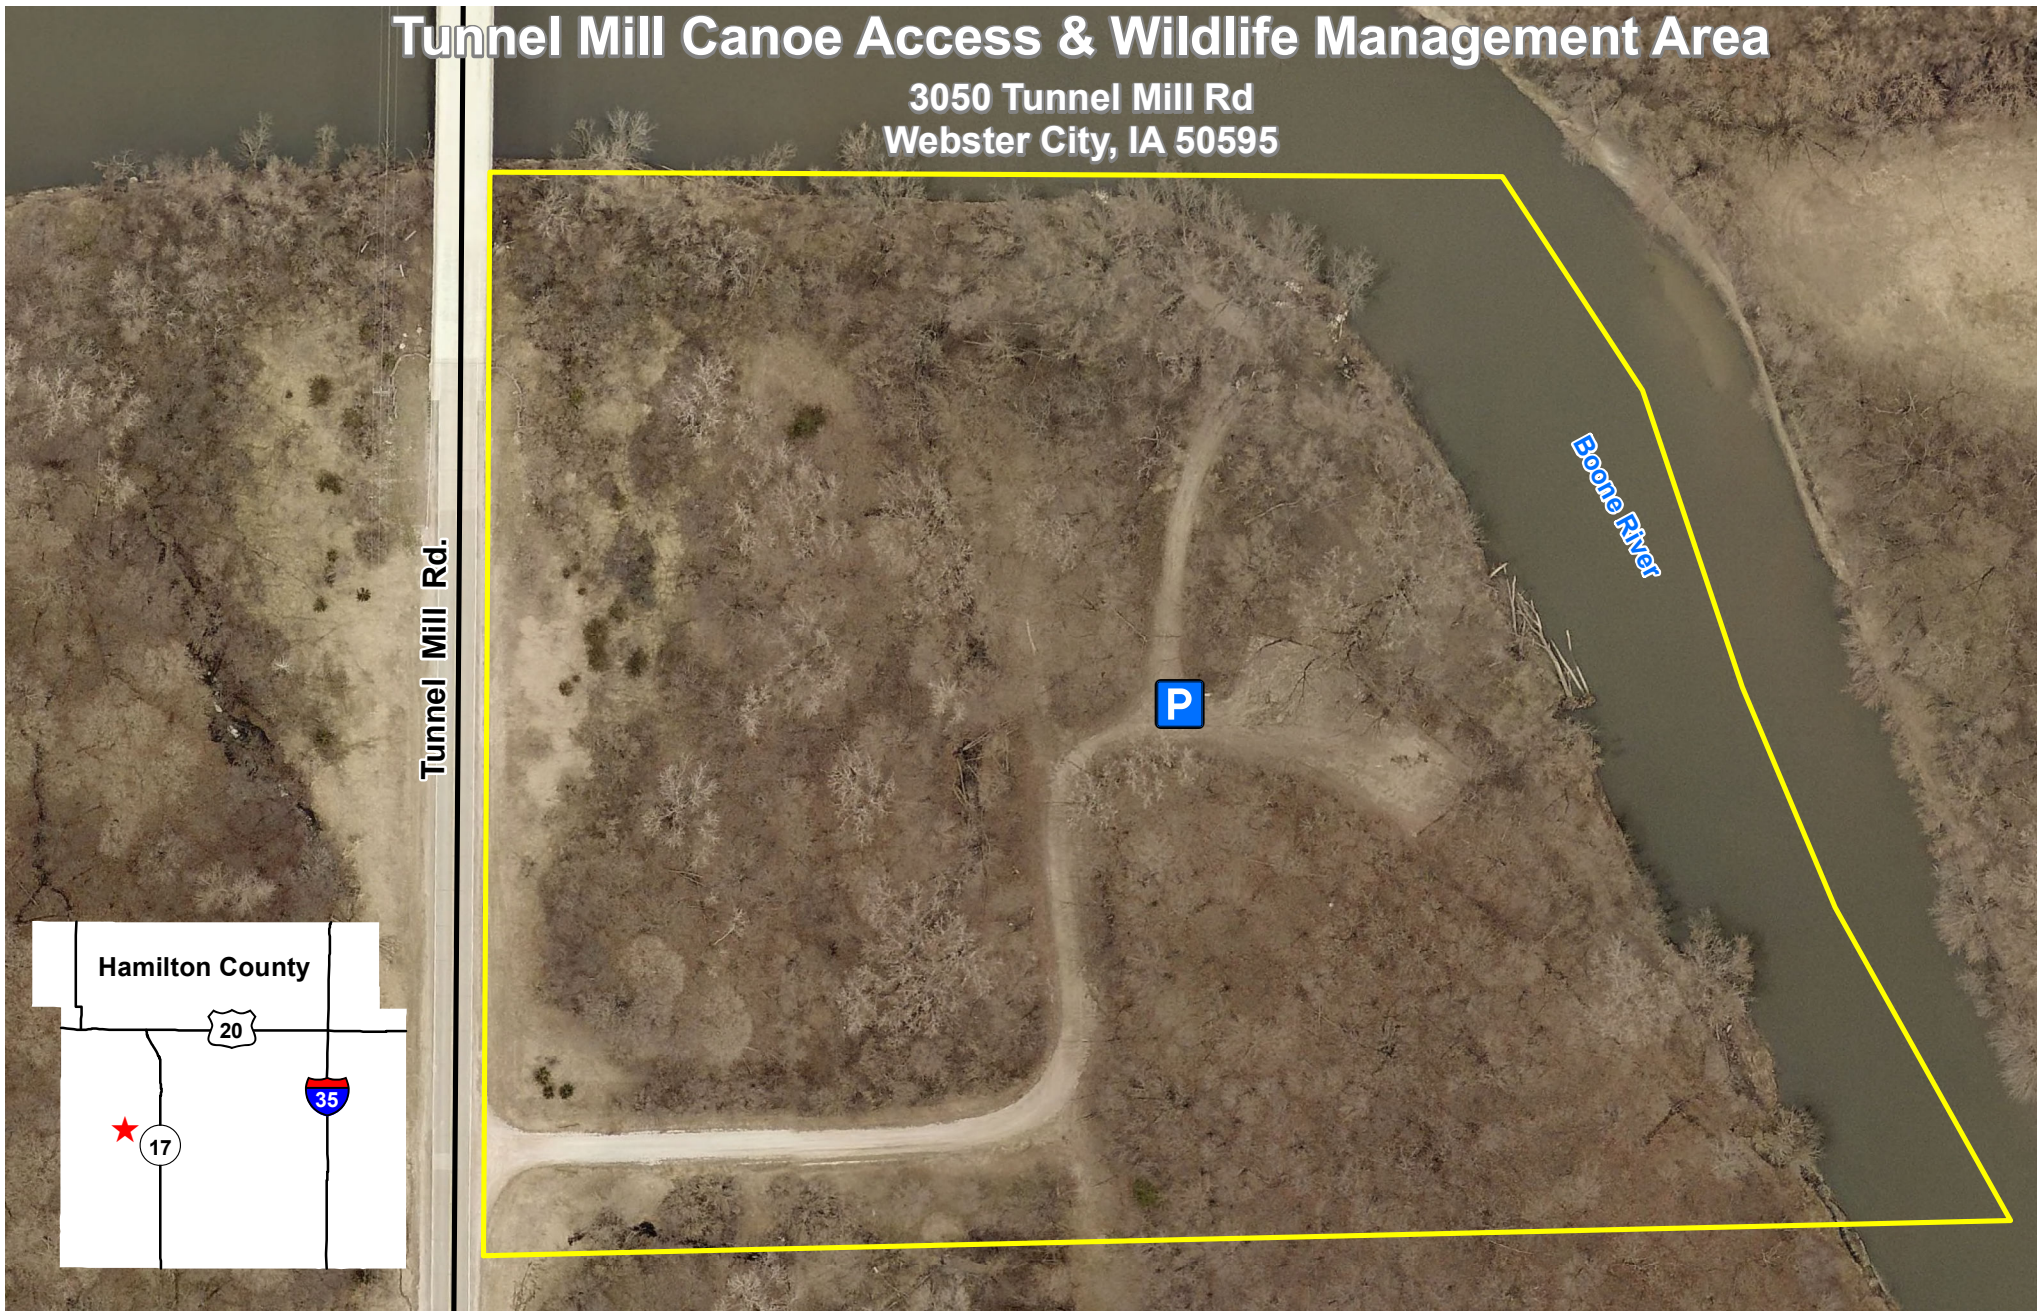

Tunnel Mill Canoe Access & Wildlife Management Area

3050 Tunnel Mill Rd
Webster City, IA 50595

Tunnel Mill Rd.

Boone River

P

www.mycountyparks.com

- Roads
- Boundary
- Parking

Imagery Date: Spring 2016

Created by the Hamilton
County GIS Office
Date: 6/9/2016

These data and/or map(s) are provided "as is" with no expressed or implied warranty of accuracy, correctness, or completeness. These data and/or map(s) do not replace or modify land surveys, deeds, and/or legal instruments defining land ownership or use. Hamilton County, Iowa disclaims all liability arising out of the use or misuse of these data and/or map(s) for any purpose.