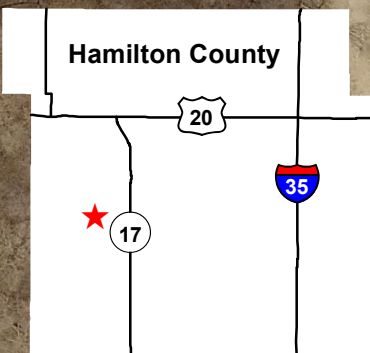

Tunnel Mill Canoe Access & Wildlife Management Area

3050 Tunnel Mill Rd
Webster City, IA 50595

Tunnel Mill Rd.

Boone River

P

www.mycountyparks.com

- Roads
- Boundary
- Parking

Imagery Date: Spring 2016

Created by the Hamilton
County GIS Office
Date: 6/9/2016

These data and/or map(s) are provided "as is" with no expressed or implied warranty of accuracy, correctness, or completeness. These data and/or map(s) do not replace or modify land surveys, deeds, and/or legal instruments defining land ownership or use. Hamilton County, Iowa disclaims all liability arising out of the use or misuse of these data and/or map(s) for any purpose.