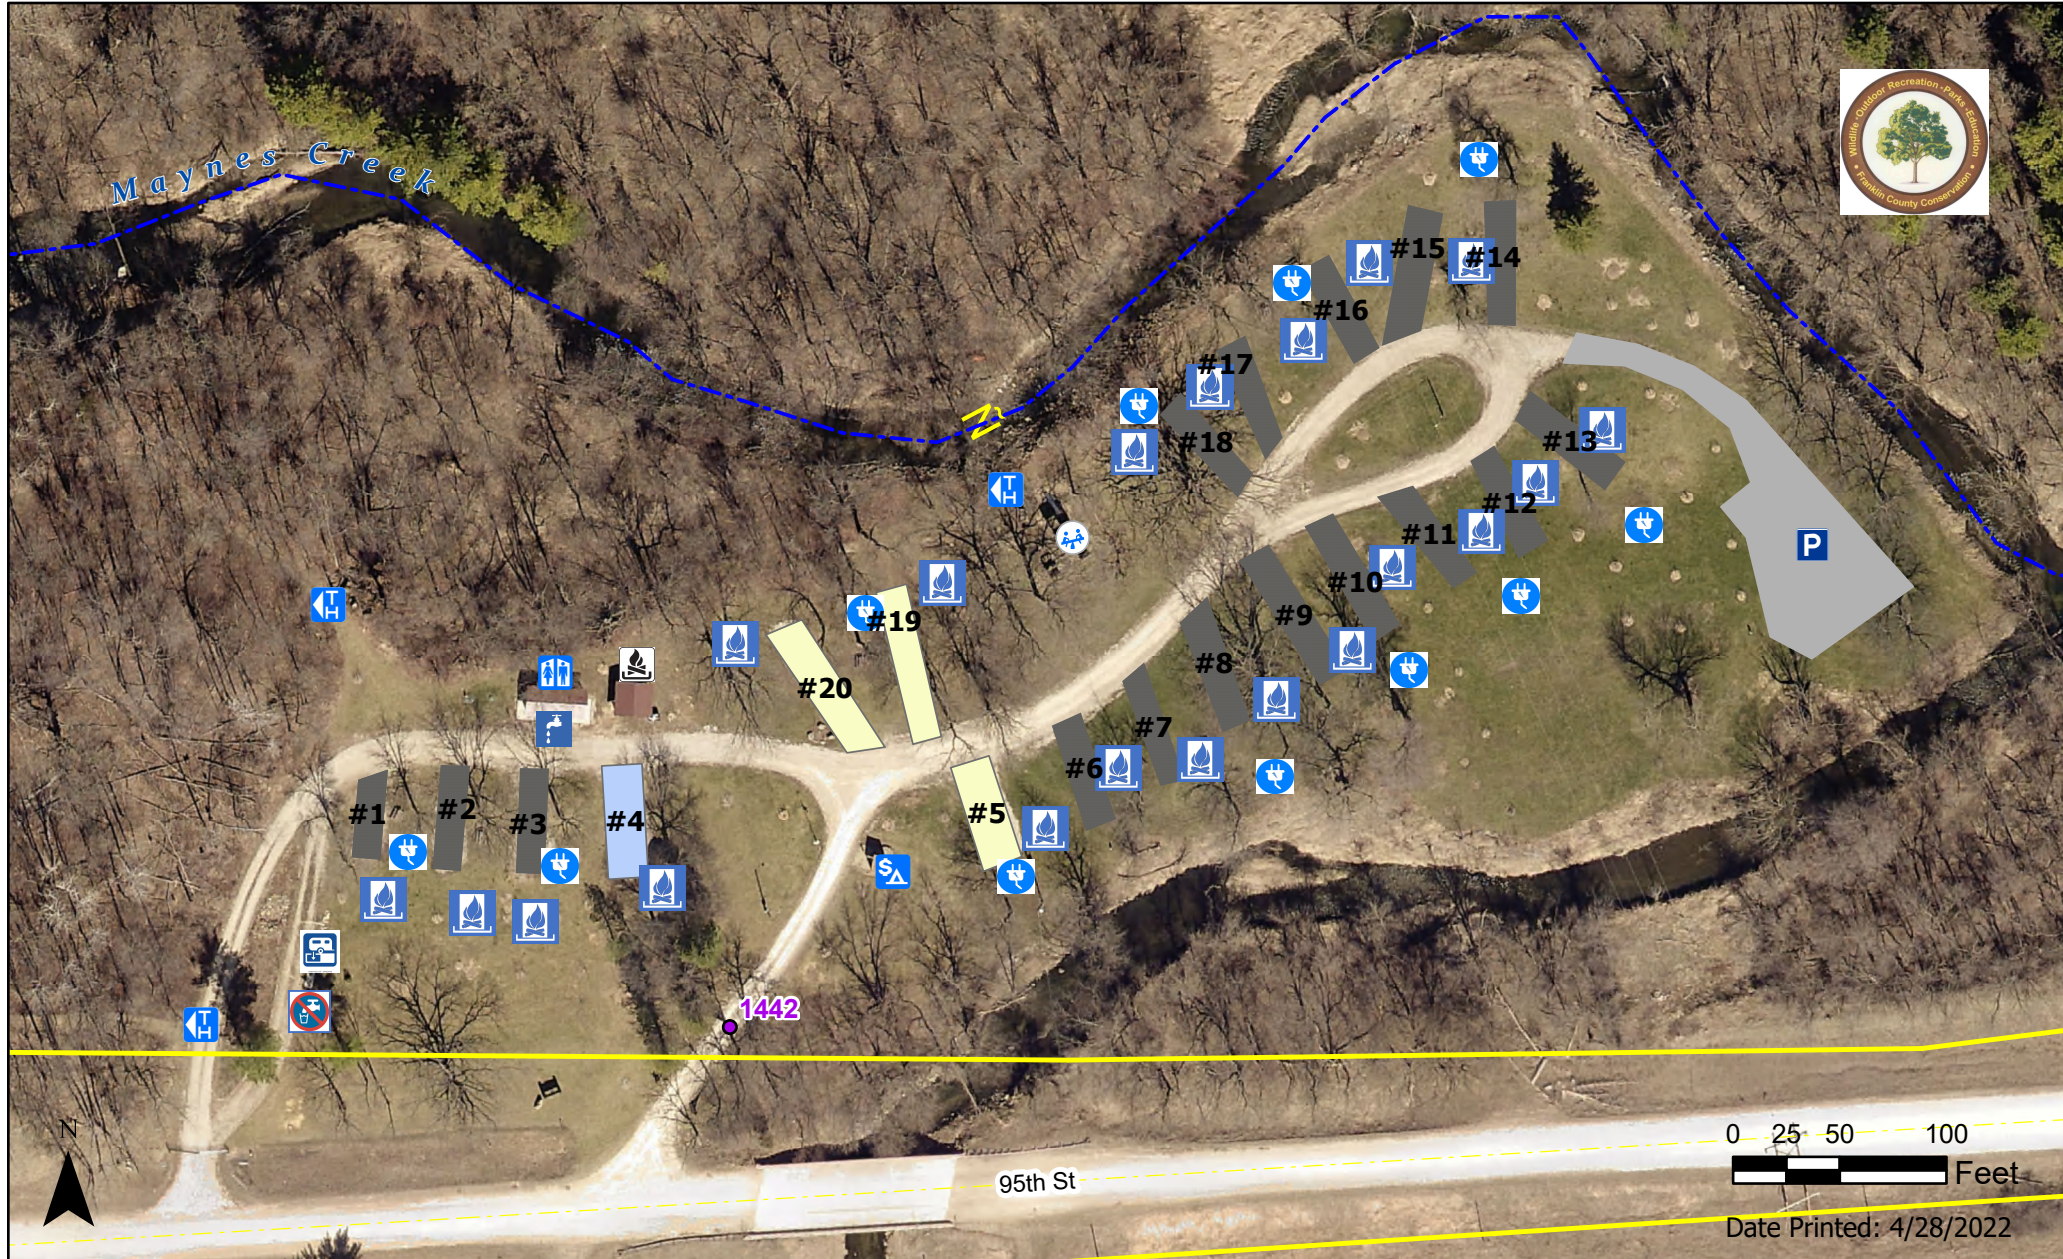

# MALLORY PARK (SOUTH) CAMPGROUND IMPROVEMENTS MAP

- Existing Address
- WaterLine
- RoadROW
- RoadCenterline

## Mallory Features

- Firewood Station
- Parking Lot
- Playground

- Registration
- Restroom
- Sewage Station
- bridge

- electrical
- fire ring
- running water
- trail head left

- Non-Potable Water
- Campsite Pads (Gravel) - Daily
- Campsite Pads (Gravel) - Permanent
- Campsite Pad (Gravel) - Host
- Parking Lot (Gravel)

0 25 50 100 Feet

Date Printed: 4/28/2022